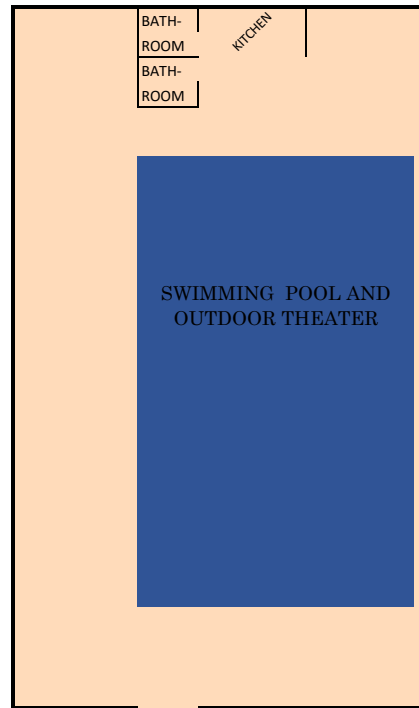

The Chateau On Lake Louisa - A 12 Bedroom Privately Gated Estate On 54 Acres

---where sports adventure come to life!....

MAIN HOUSE

*Additional Rollaway Beds available

The Chateau On Lake Louisa - A 12 Bedroom Privately Gated Estate On 54 Acres

---where sports adventure come to life!....

GUEST HOUSE

Room positions/bedding are subject to change.