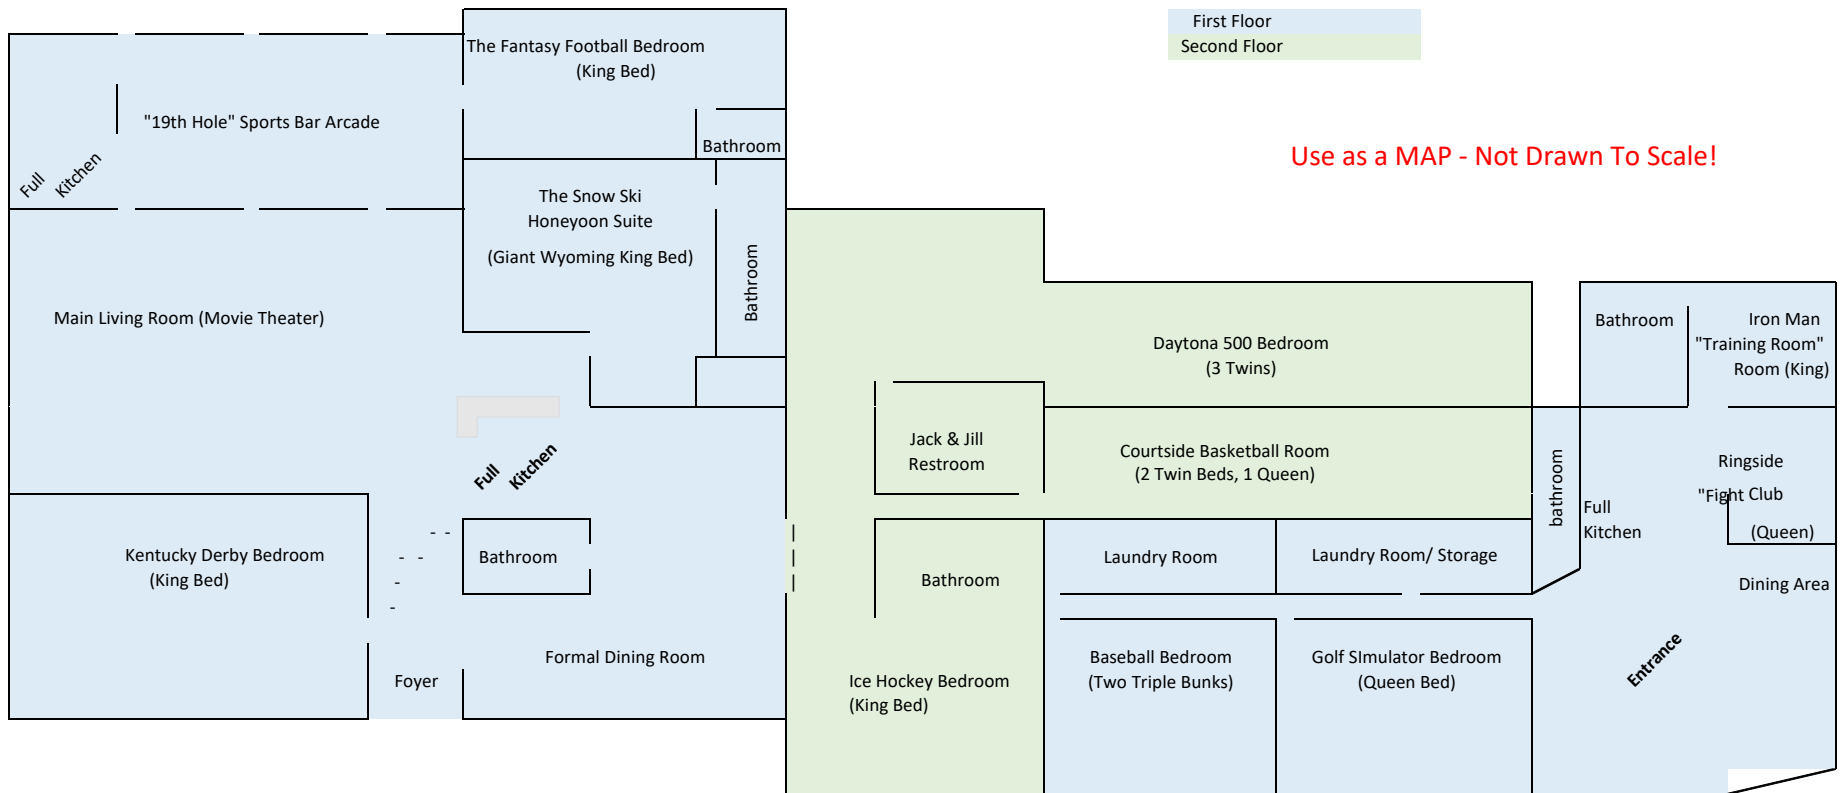

The Chateau On Lake Louisa - A 12 Bedroom Privately Gated Estate On 54 Acres

---where sports adventure come to life!....

MAIN HOUSE

*Additional Rollaway Beds available

The Chateau On Lake Louisa - A 12 Bedroom Privately Gated Estate On 54 Acres

---where sports adventure come to life!....

GUEST HOUSE

Room positions/bedding are subject to change.